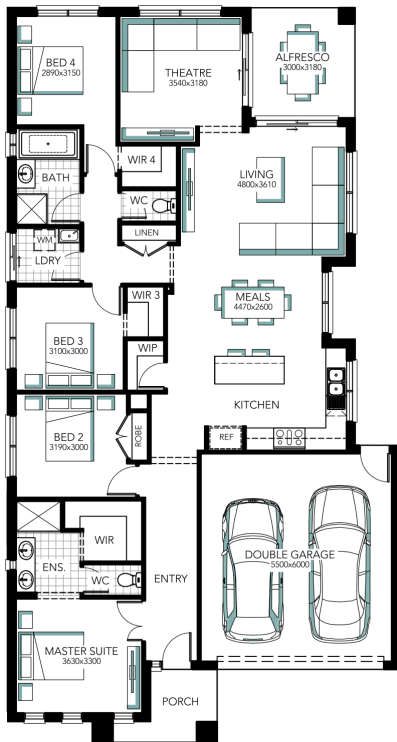

Macan 23

Address

423 Sieben St Riverside Estate

Lot Width

14.00

Lot size

591.00 m²

House size

209.13 m²

Your Inclusions

- Enjoy the luxury of Essastone to your kitchen benchtops
- Beautiful Beaumont Tiles to your wet and dry area tiling
- Your home will stay cosy and warm with ducted gas heating and wall mounted control.
- Comfortable carpets and underlay to your bedrooms and lounge
- Seamless transition into your showers with tiled shower bases.
- 900mm stainless steel freestanding cooker and canopy rangehood for the Chef in the family.